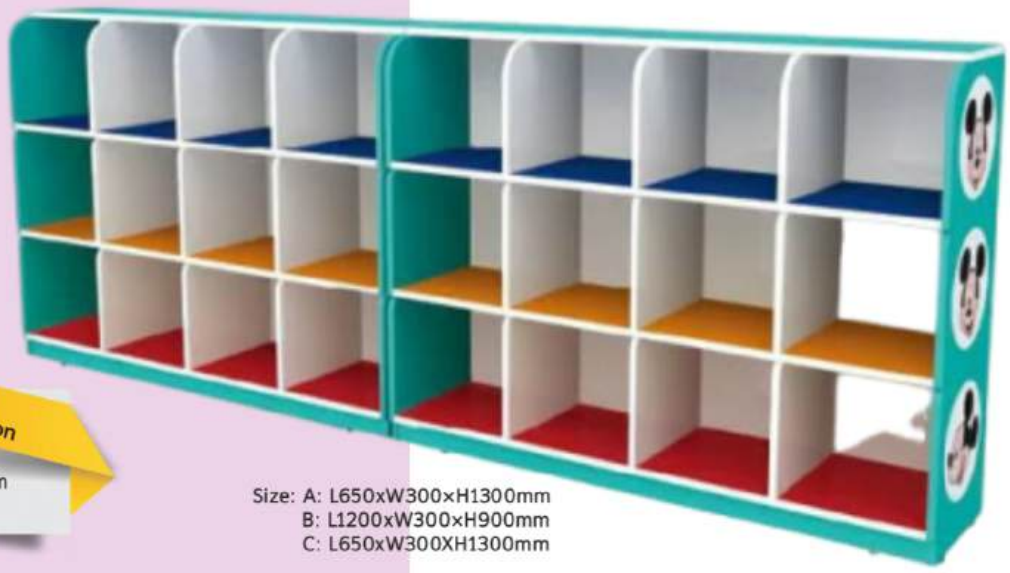

Mickey School
bag Cabinet

Product
Description

Item No. : NEF-1137
Material : XXXXXXX
Item Size : Overall Length: 3700mm
Remark : XXXXX

Size: A: L650xW300xH1300mm
B: L1200xW300xH900mm
C: L650xW300xH1300mm