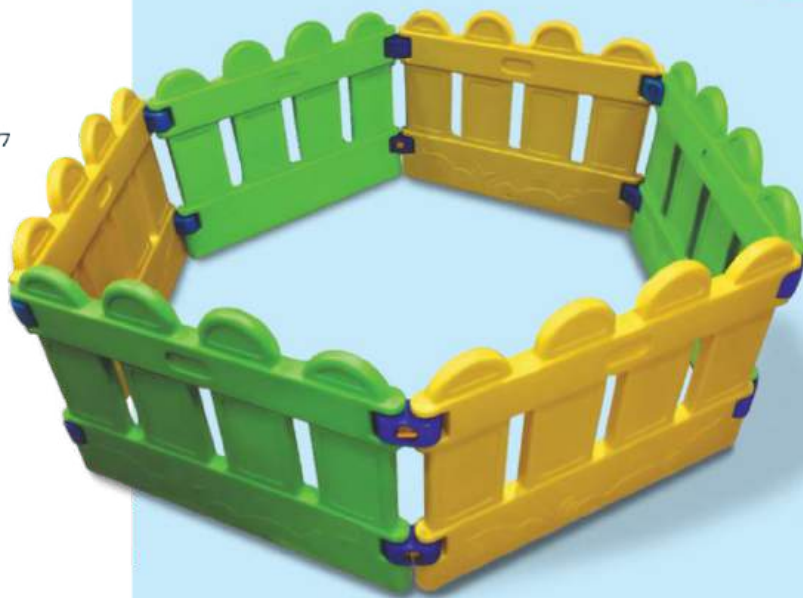

Kid's Play Equipments

Neelkama

NEF-1077

RATE 9,699/-