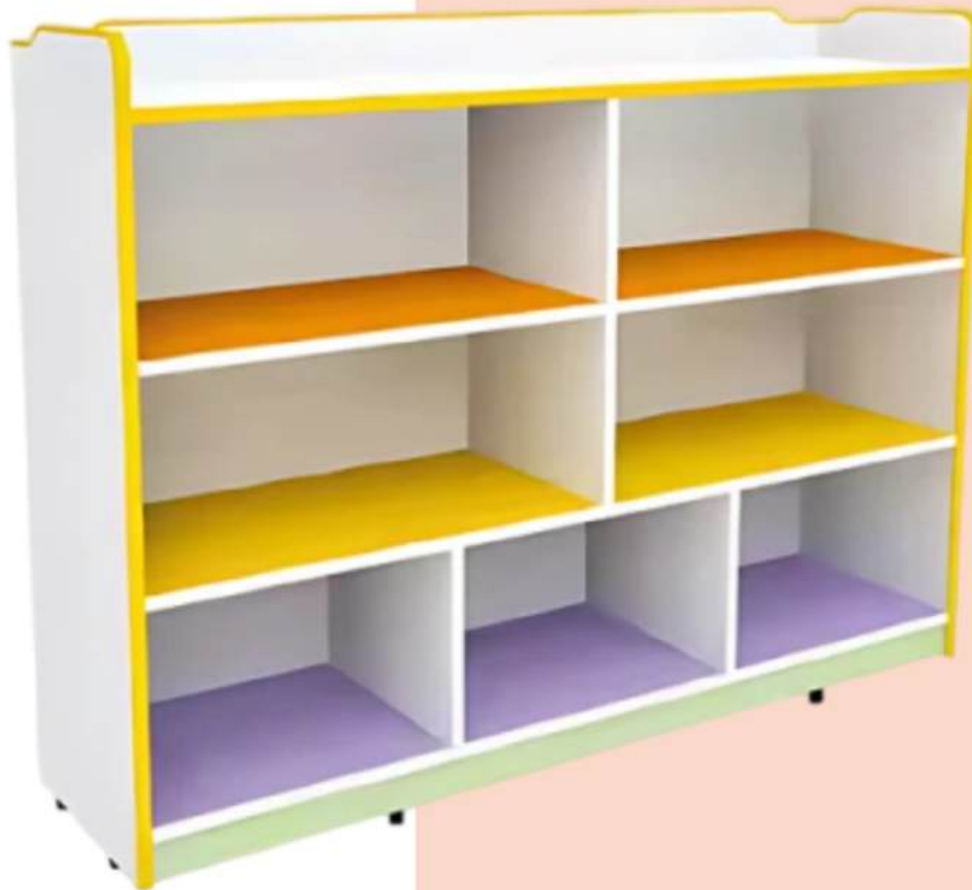

As Per
Size

Neelkama

Product
Description

Item No. : NEF-1121
Material :
Item Size :
Remark :