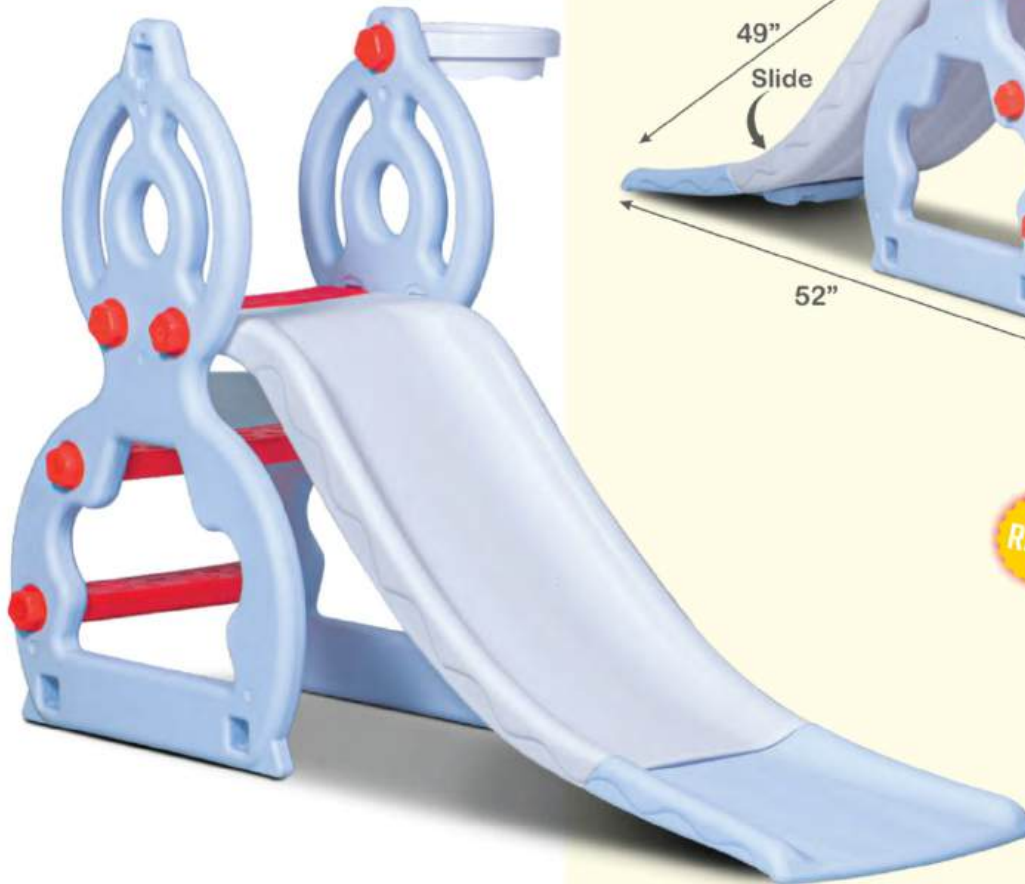

Slides & Combos

Best For
Pre-Primary

Octa Slide

Product
Description

Item No. : NEF-987
Material : Plastic
Item Size : L 52 x B 25.5 x H 34 inch
Remark :

RATE 3999/-