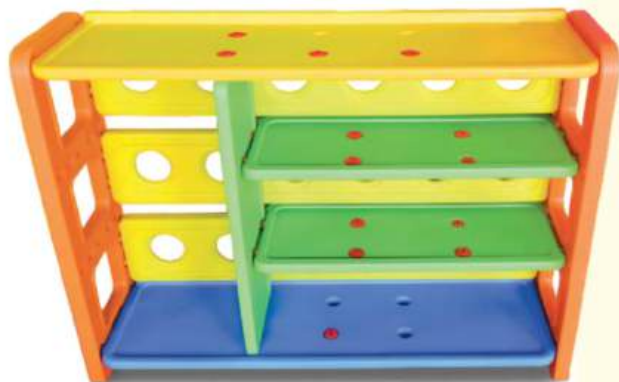

Classroom Essentials

Neelkamal

Cabinet C Type

Item No. : NEF-1080
Material : Plastic
Item Size : L 42 x B 12 x H 32 inch
Remark :

RATE 12499/-

Product
Description

Cabinet B Type

Item No. : NEF-1081
Material : Plastic
Item Size : L 42 x B 12 x H 32 inch
Remark :

RATE 12499/-

Product
Description