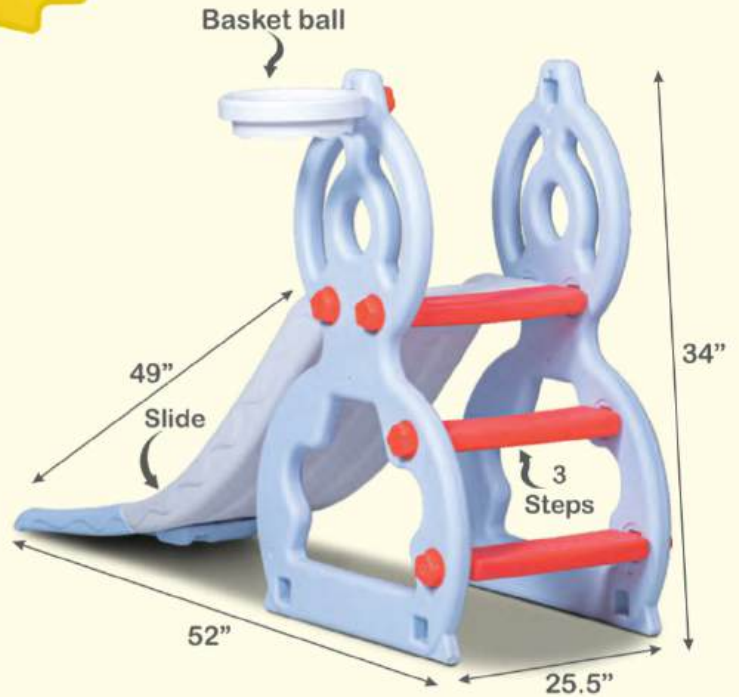

Slides & Combos

Best For
Pre-Primary

Octa Slide

Product
Description

Item No. : NEF-987
Material : Plastic
Item Size : L 52 x B 25.5 x H 34 inch
Remark :

RATE 3999/-