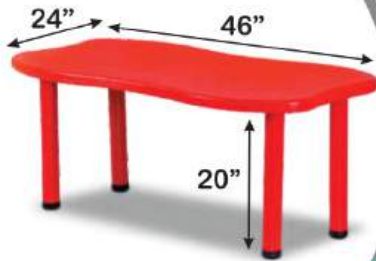

Table And Chair

Product Description

Item No	: NEF-908
Material	: Plastic Top, +Iron Legs
Item Size	: L 46 X B 24 X H 20 Inch
Remark	:

Visit us at : www.neelkamaledufurniture.com

RATE 4699/-

Chair not included

NEF-908