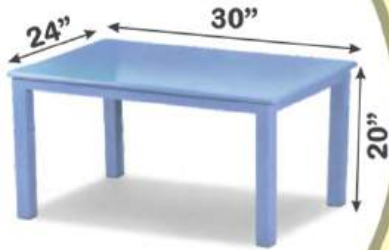

Table And Chair

Product Description

Item No	: NEF-921
Material	: Rubber Wood
Table Size	: L 30 X B 24 X H 20 Inch
Chair Size	: L 12 X B 12 X H 20 Inch
Remark	:

RATE 27499/-

Visit us at : www.neelkamaledufurniture.com