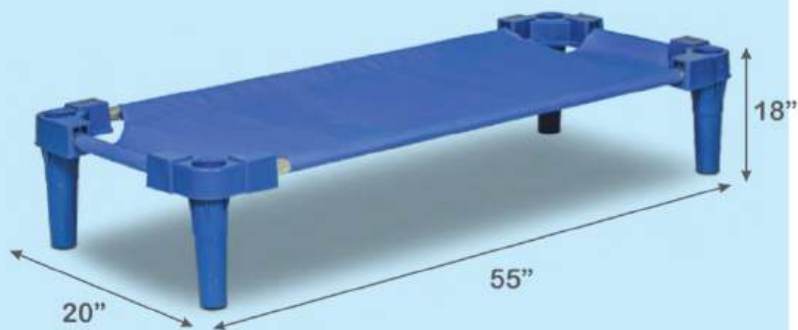

Kid's Play Equipments

Neelkama