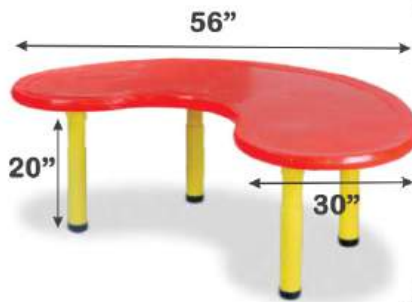

**NEF-903**  
 Rectangle Piece Table  
 (Without Chair)  
 L22.6"xW16.6"xH18-20"  
**NEW RATE: 1949.00**

# Table And Chair

Product Description	
Item No	: NEF-904
Material	: Plastic Top, 16gz Iron
Item Size	: L 56 X B 30 X H 20 Inch
Remark	:

4349/- **RATE**

Visit us at : [www.neelkamaledufurniture.com](http://www.neelkamaledufurniture.com)

### Product Description

Item No	: NEF-905
Material	: Plastic Top, 16gz Iron
Item Size	: L 56 X B 30 X H 18-24 Inch
Remark	: Adjustable Legs

Visit us at : [www.neelkamaledufurniture.com](http://www.neelkamaledufurniture.com)