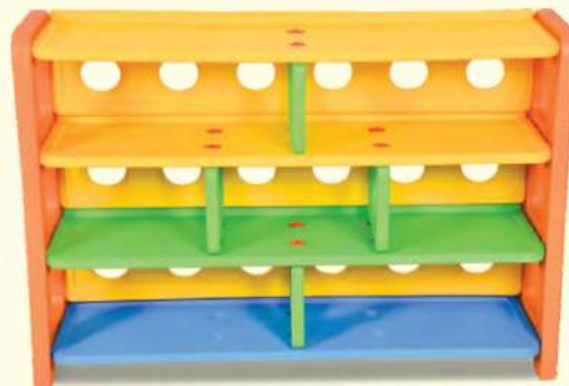

Classroom Essentials

Neelkamal

Cabinet C Type

Item No. : NEF-1080
Material : Plastic
Item Size : L 42 x B 12 x H 32 inch
Remark :

RATE 12499/-

Product
Description

Cabinet B Type

Item No. : NEF-1081
Material : Plastic
Item Size : L 42 x B 12 x H 32 inch
Remark :

RATE 12499/-

Product
Description