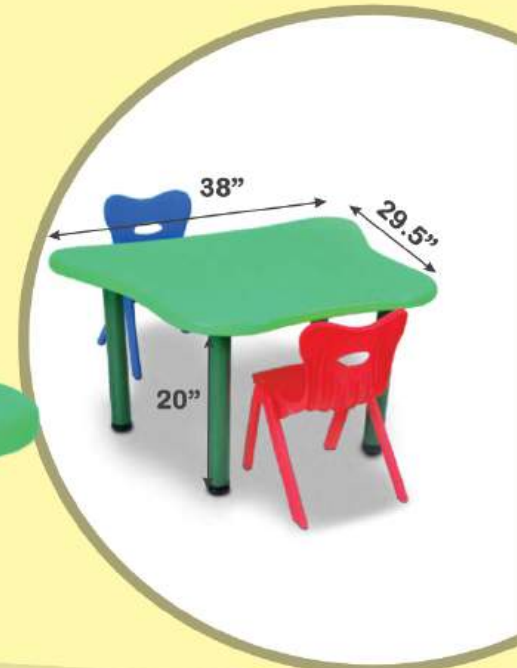

Table And Chair

Product Description

Item No	: NEF-909
Material	: Plastic, + Iron
Item Size	: L 38 X B 29.5 X H 20 Inch
Remark	:

Visit us at : www.neelkamaledufurniture.com

4999/- **RATE**