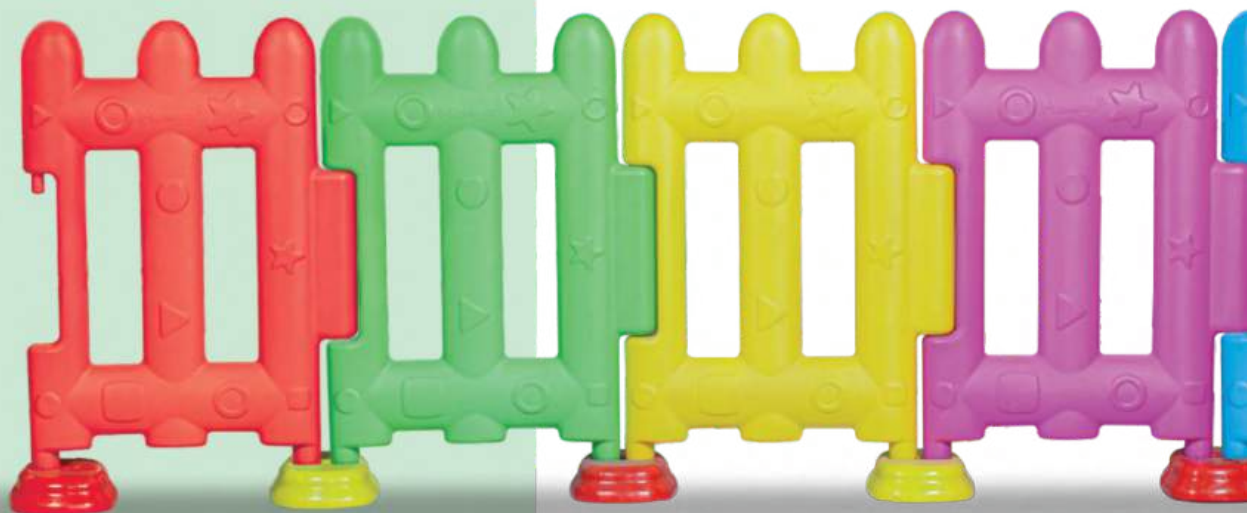

## Big Fence (Set of 8 Pcs)

Product  
Description

Item No. : NEF-1074

Material : Plastic

Item Size : L 149 x B 8.5 x H 30 inch

Remark :

149"

# Kid's Play Equipments

Neelkama

NEF-1075

RATE 10,799/-

Available in  
5 Colors