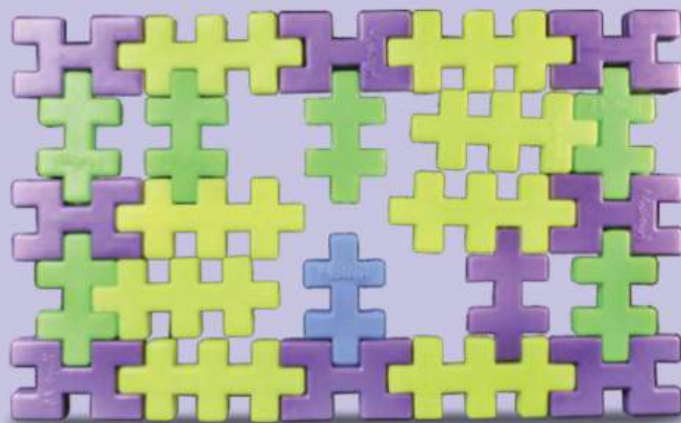

Blocks

Jingle Blocks

Product
Description

Item No. : NEF-1099
Material : Plastic
Remark :

RATE 1699/-