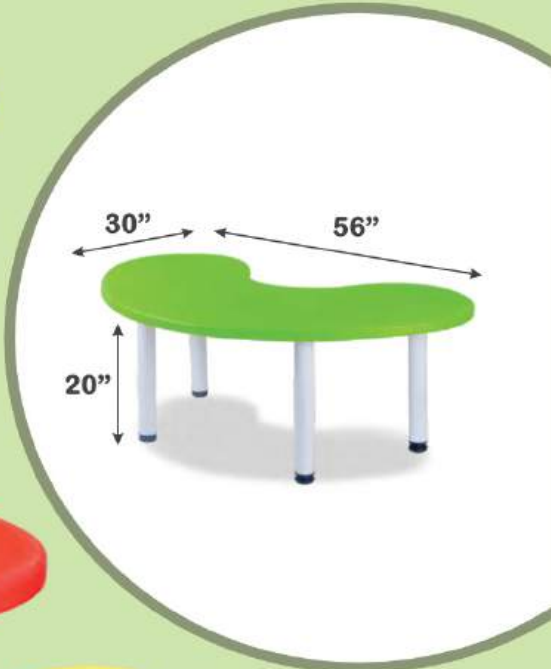

**NEF-901**  
 MOON PIECE TABLE (6 PC SET)  
 (Without Chair)  
 D50"xH18-22  
**NEW RATE: 9,899.00**

**NEF-902**  
 MOON PIECE TABLE  
 (Without Chair)  
 L24.8"(9.3")xW16.7"xH18-22"  
**NEW RATE: 1749.00**

**NEF-903**  
 Rectangle Piece Table  
 (Without Chair)  
 L22.6"xW16.6"xH18-20"  
**NEW RATE: 1949.00**

# Table And Chair

Product Description	
Item No	: NEF-904
Material	: Plastic Top, 16gz Iron
Item Size	: L 56 X B 30 X H 20 Inch
Remark	:

4349/- **RATE**

Visit us at : [www.neelkamaledufurniture.com](http://www.neelkamaledufurniture.com)