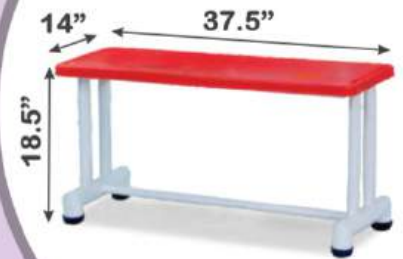

### Product Description

Item No : NEF-923

Material : Plastic, 16gz Iron

Table Size: L 37.5 X B 14 X H 18.5 Inch

Chair Size: L 12 X B 14 X H 21 Inch

Remark : 11 Inch Sitting Height

5199/- **RATE**

Visit us at : [www.neelkamaledufurniture.com](http://www.neelkamaledufurniture.com)