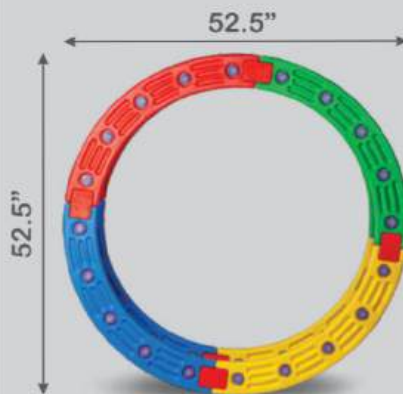

## Gym ring

(6 In 1 Activity)

Item No. : NEF-1055

Material : Plastic

Item Size : Dia 52.5 x 52.5 x B 16.5 inch

Remark :

Product Description

RATE 12,699/-