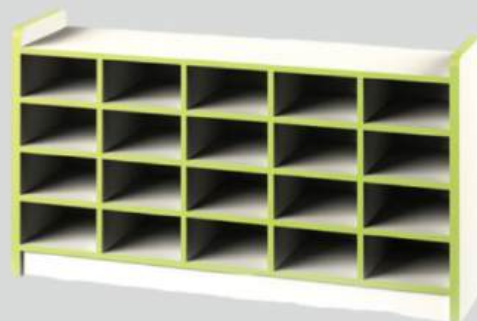

2 Layers Pitaya Shoe Rack

Product
Description

Item No. : NEF-1133
Material : XXXXXXX
Item Size : L1200xW300xH350mm
Remark : XXXXX