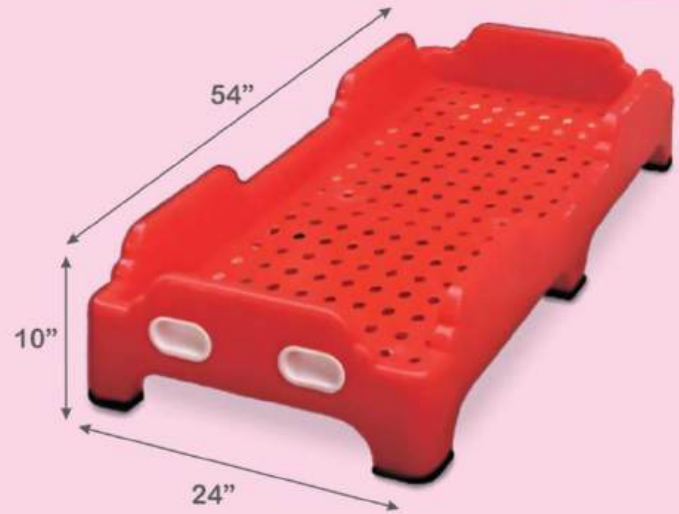

Kid's Play Equipments

Neelkama

Plastic Bed

Product Description

Item No. : NEF-1065
Material : Plastic
Item Size : L 54 x B 24 x H 10 inch
Remark :

RATE 5949/-