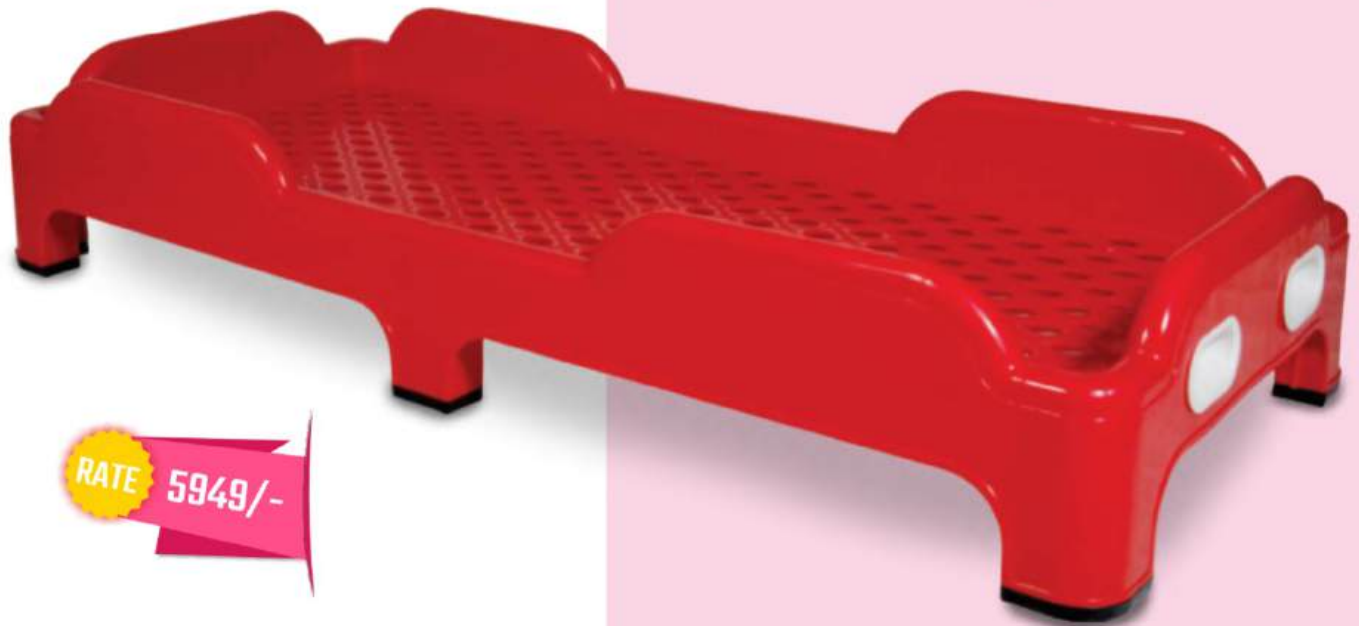

Kid's Play Equipments

Neelkama

Plastic Bed

Product Description

Item No. : NEF-1065
Material : Plastic
Item Size : L 54 x B 24 x H 10 inch
Remark :

RATE 5949/-